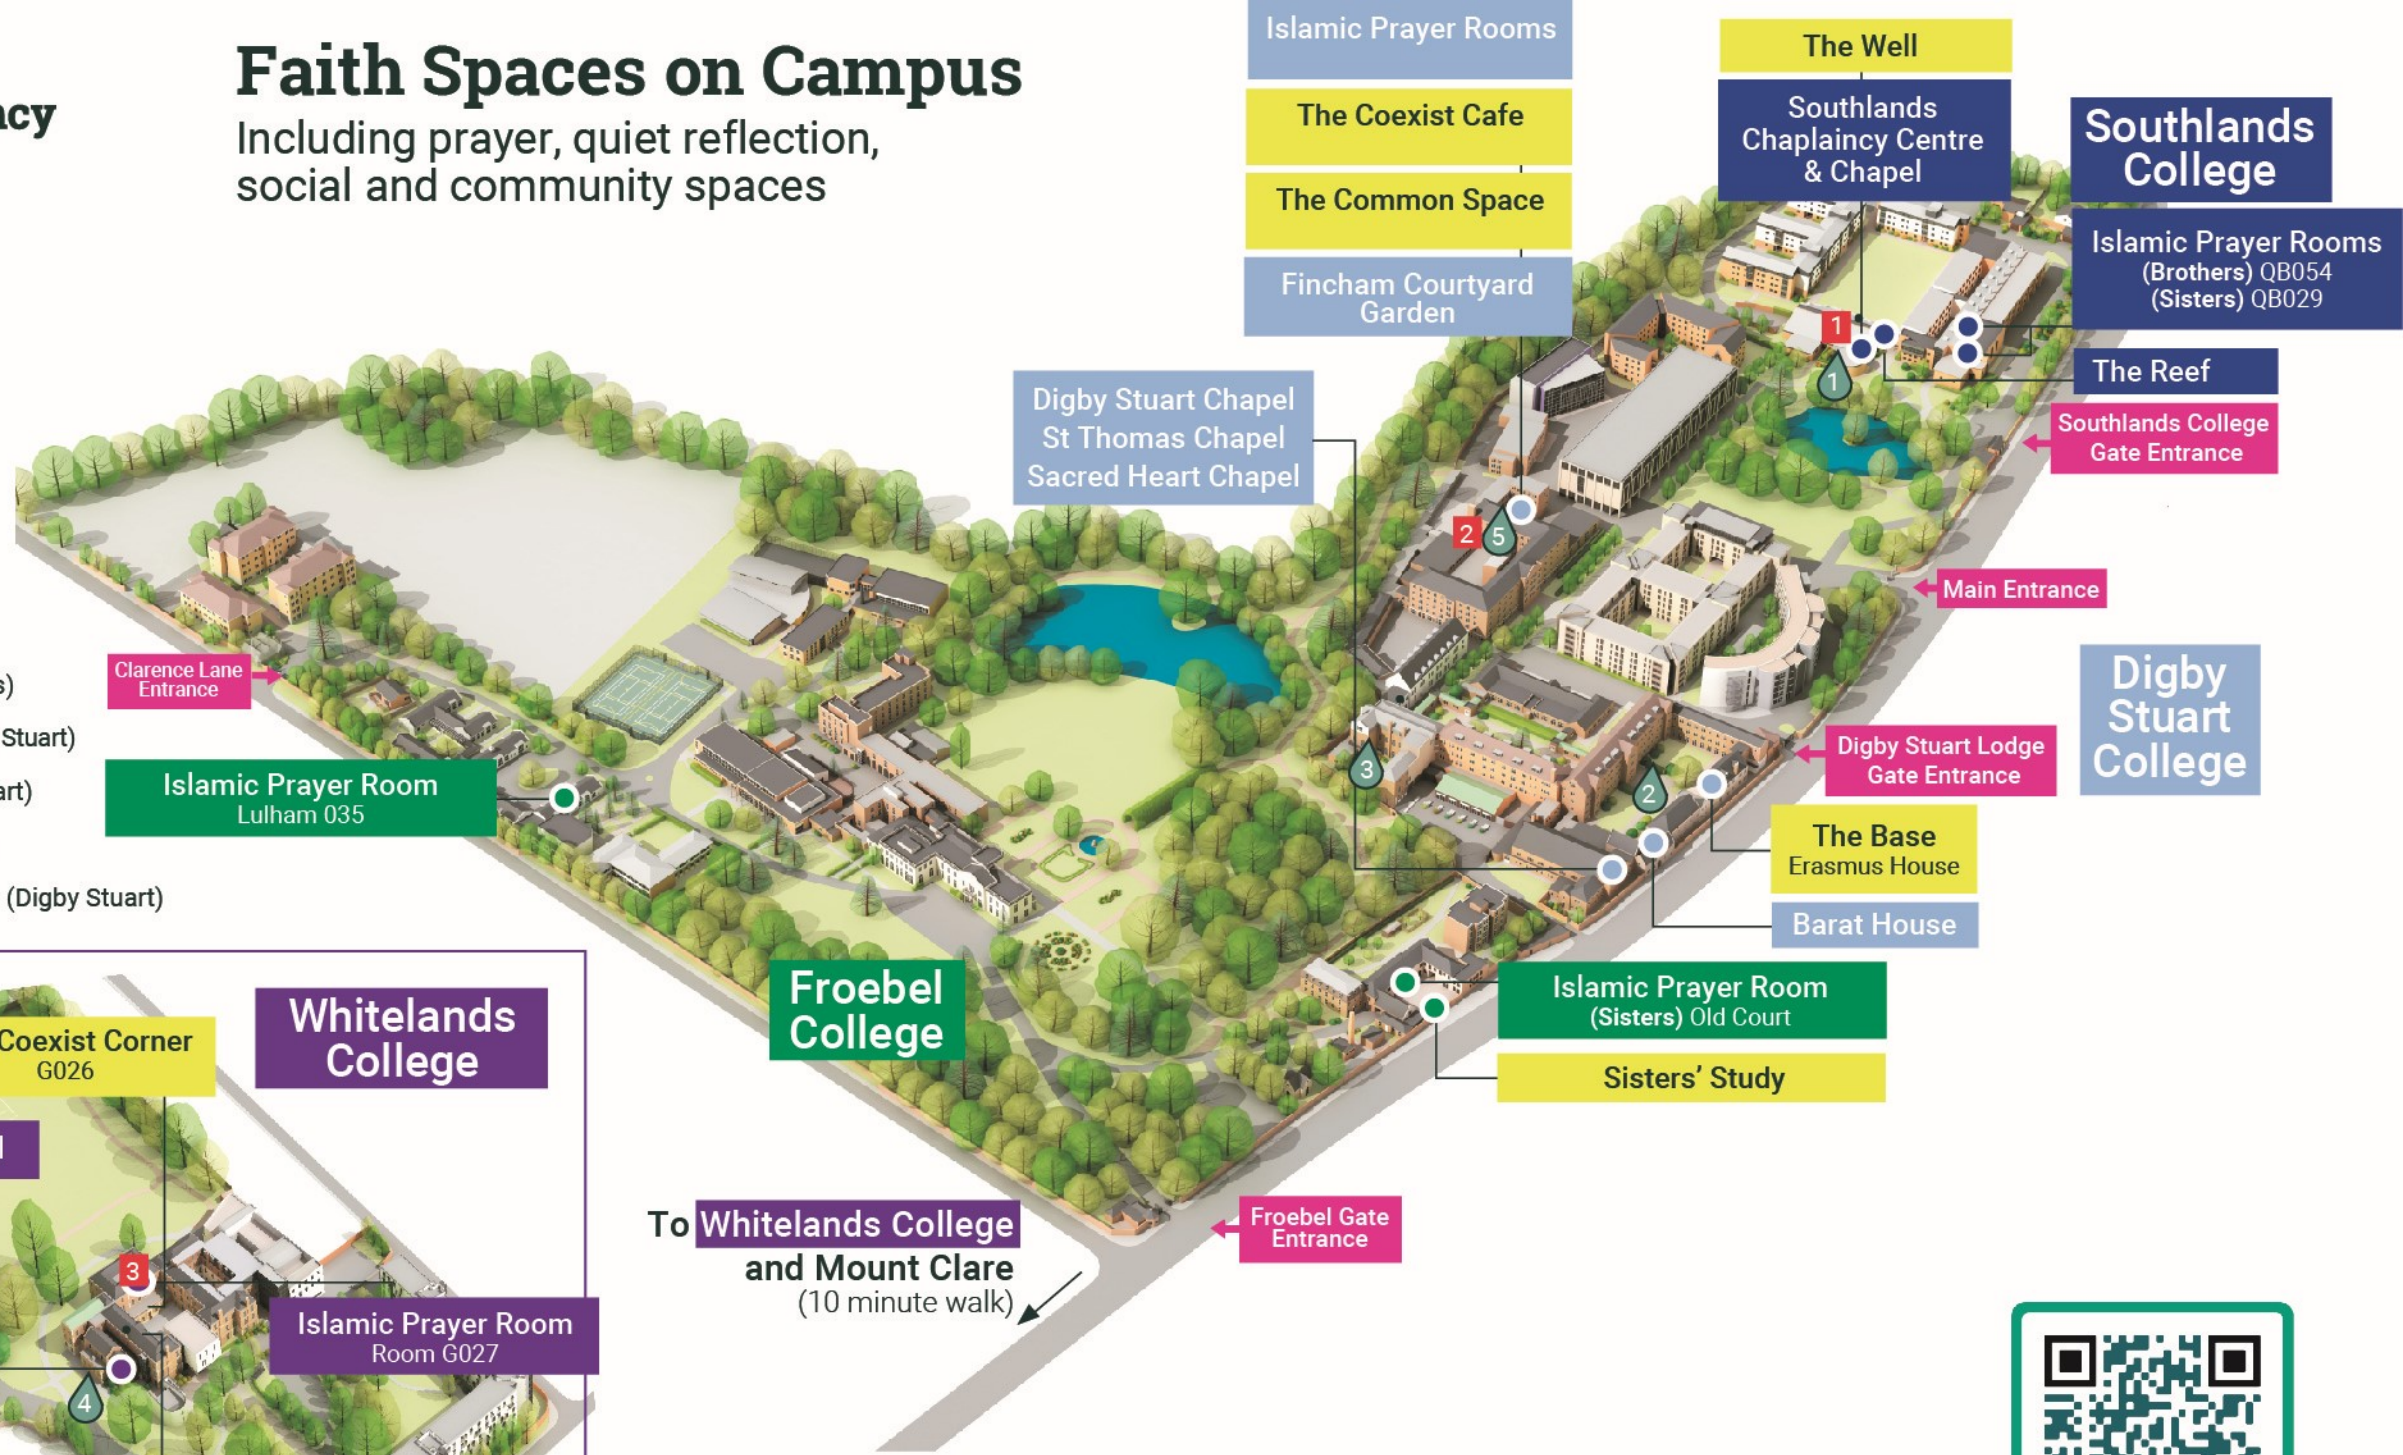

Faith Spaces on Campus

Including prayer, quiet reflection, social and community spaces

Key

- Froebel College
- Digby Stuart College
- Southlands College
- Whitelands College
- Chaplaincy Social Spaces
- Community Fridges

Chaplaincy Gardens

- 1 Chapel Garden (Southlands)
- 2 Barat Square Garden (Digby Stuart)
- 3 Vatican Garden (Digby Stuart)
- 4 Bible Garden (Whitelands)
- 5 Fincham Courtyard Garden (Digby Stuart)

To Whitelands College and Mount Clare (10 minute walk)

For more information and an electronic map, please visit www.roehampton.ac.uk/student-support/chaplaincy/

SCAN ME