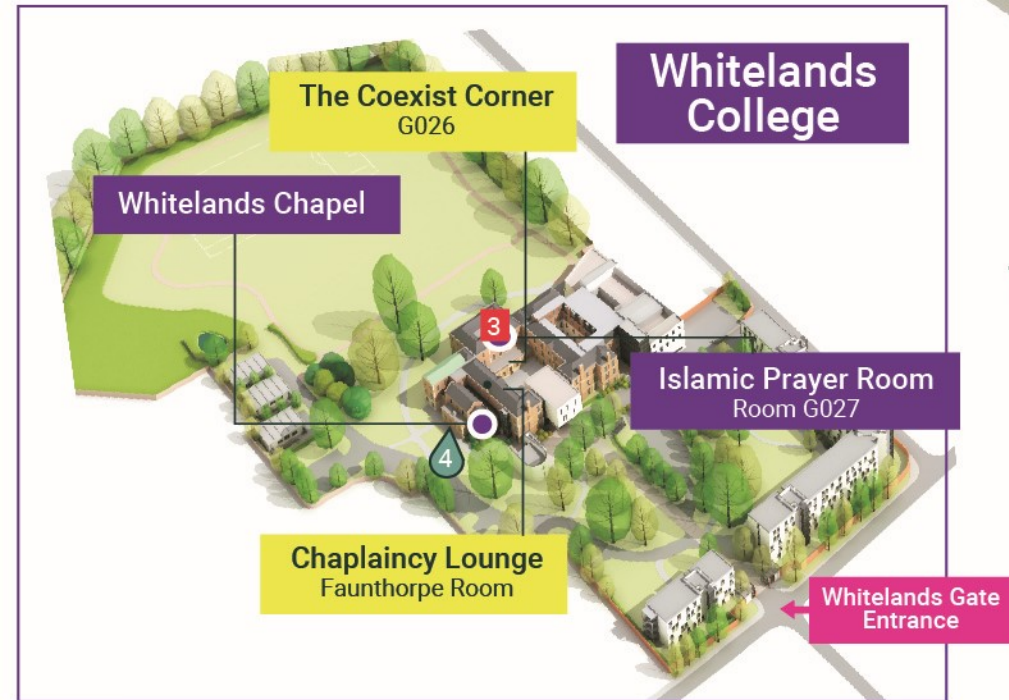

Faith Spaces on Campus

Including prayer, quiet reflection, social and community spaces

Key

- Froebel College
- Digby Stuart College
- Southlands College
- Whitelands College
- Chaplaincy Social Spaces
- Community Fridges

Chaplaincy Gardens

- 1 Chapel Garden (Southlands)
- 2 Barat Square Garden (Digby Stuart)
- 3 Vatican Garden (Digby Stuart)
- 4 Bible Garden (Whitelands)
- 5 Fincham Courtyard Garden (Digby Stuart)

To Whitelands College and Mount Clare (10 minute walk)