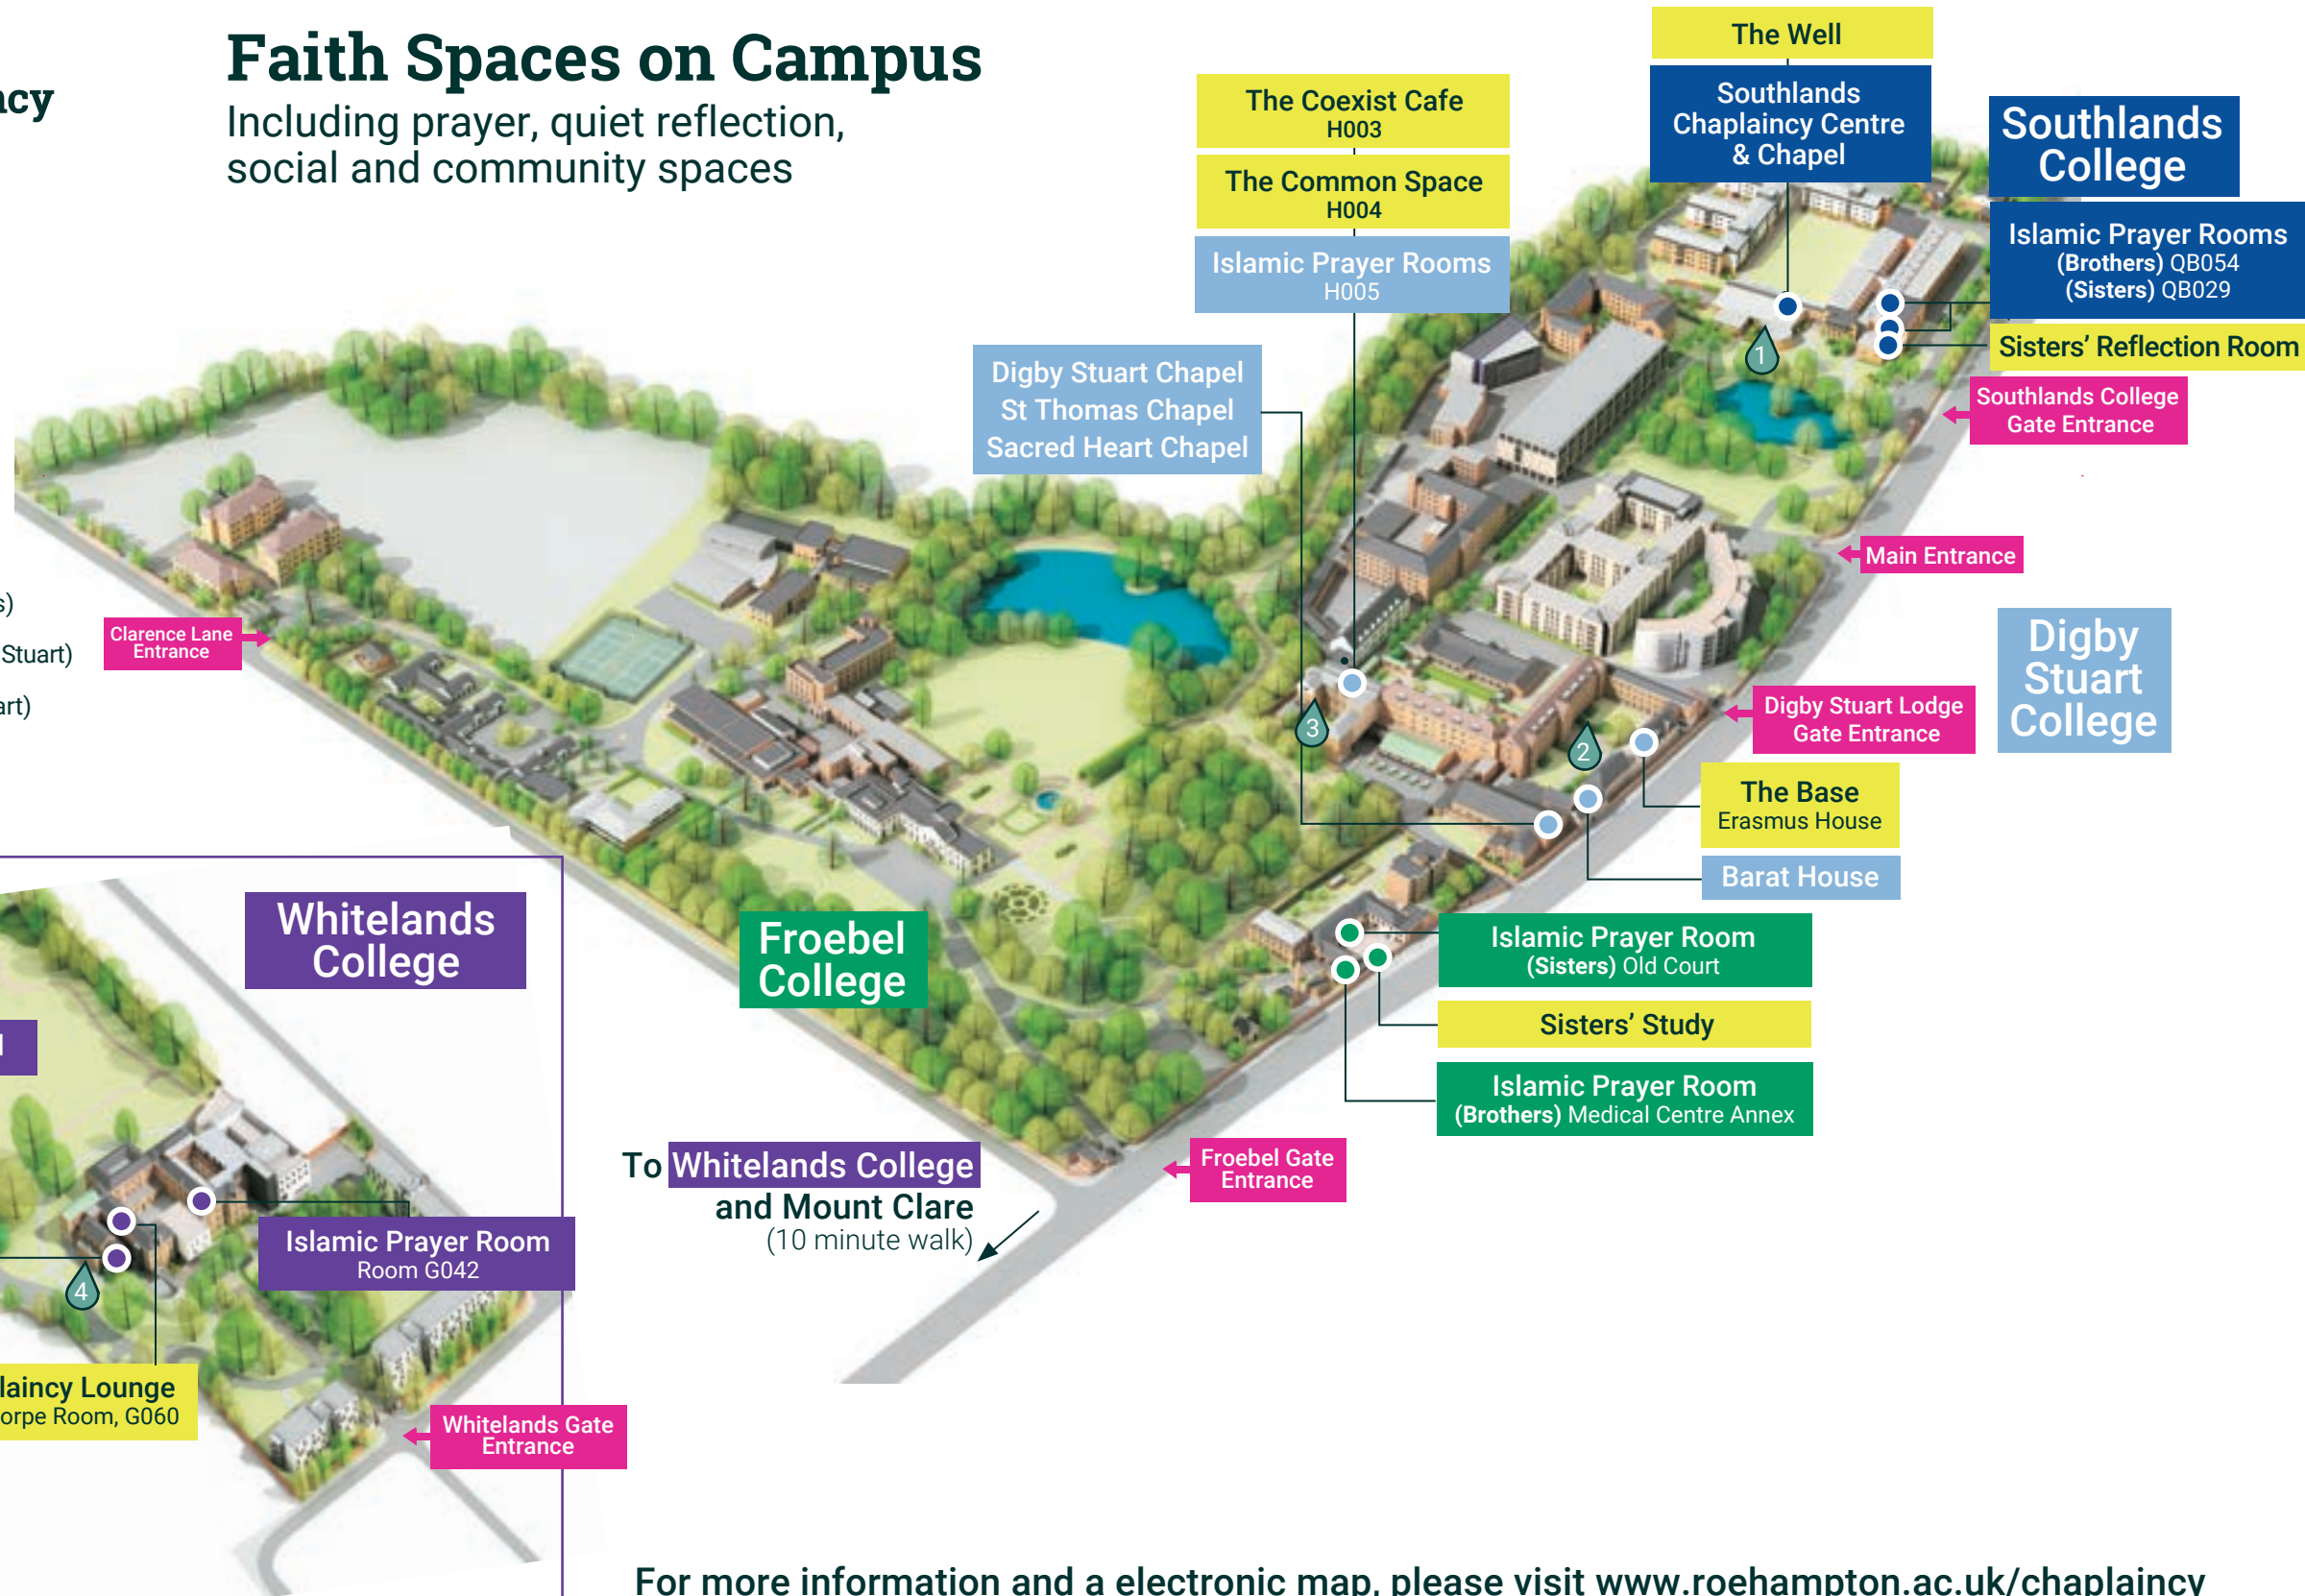

Faith Spaces on Campus

Including prayer, quiet reflection, social and community spaces

Key

- Froebel College
- Digby Stuart College
- Southlands College
- Whitelands College
- Chaplaincy Social Spaces

Chaplaincy Gardens

- 1 Chapel Garden (Southlands)
- 2 Barat Square Garden (Digby Stuart)
- 3 Vatican Garden (Digby Stuart)
- 4 Bible Garden (Whitelands)

For more information and a electronic map, please visit www.roehampton.ac.uk/chaplaincy