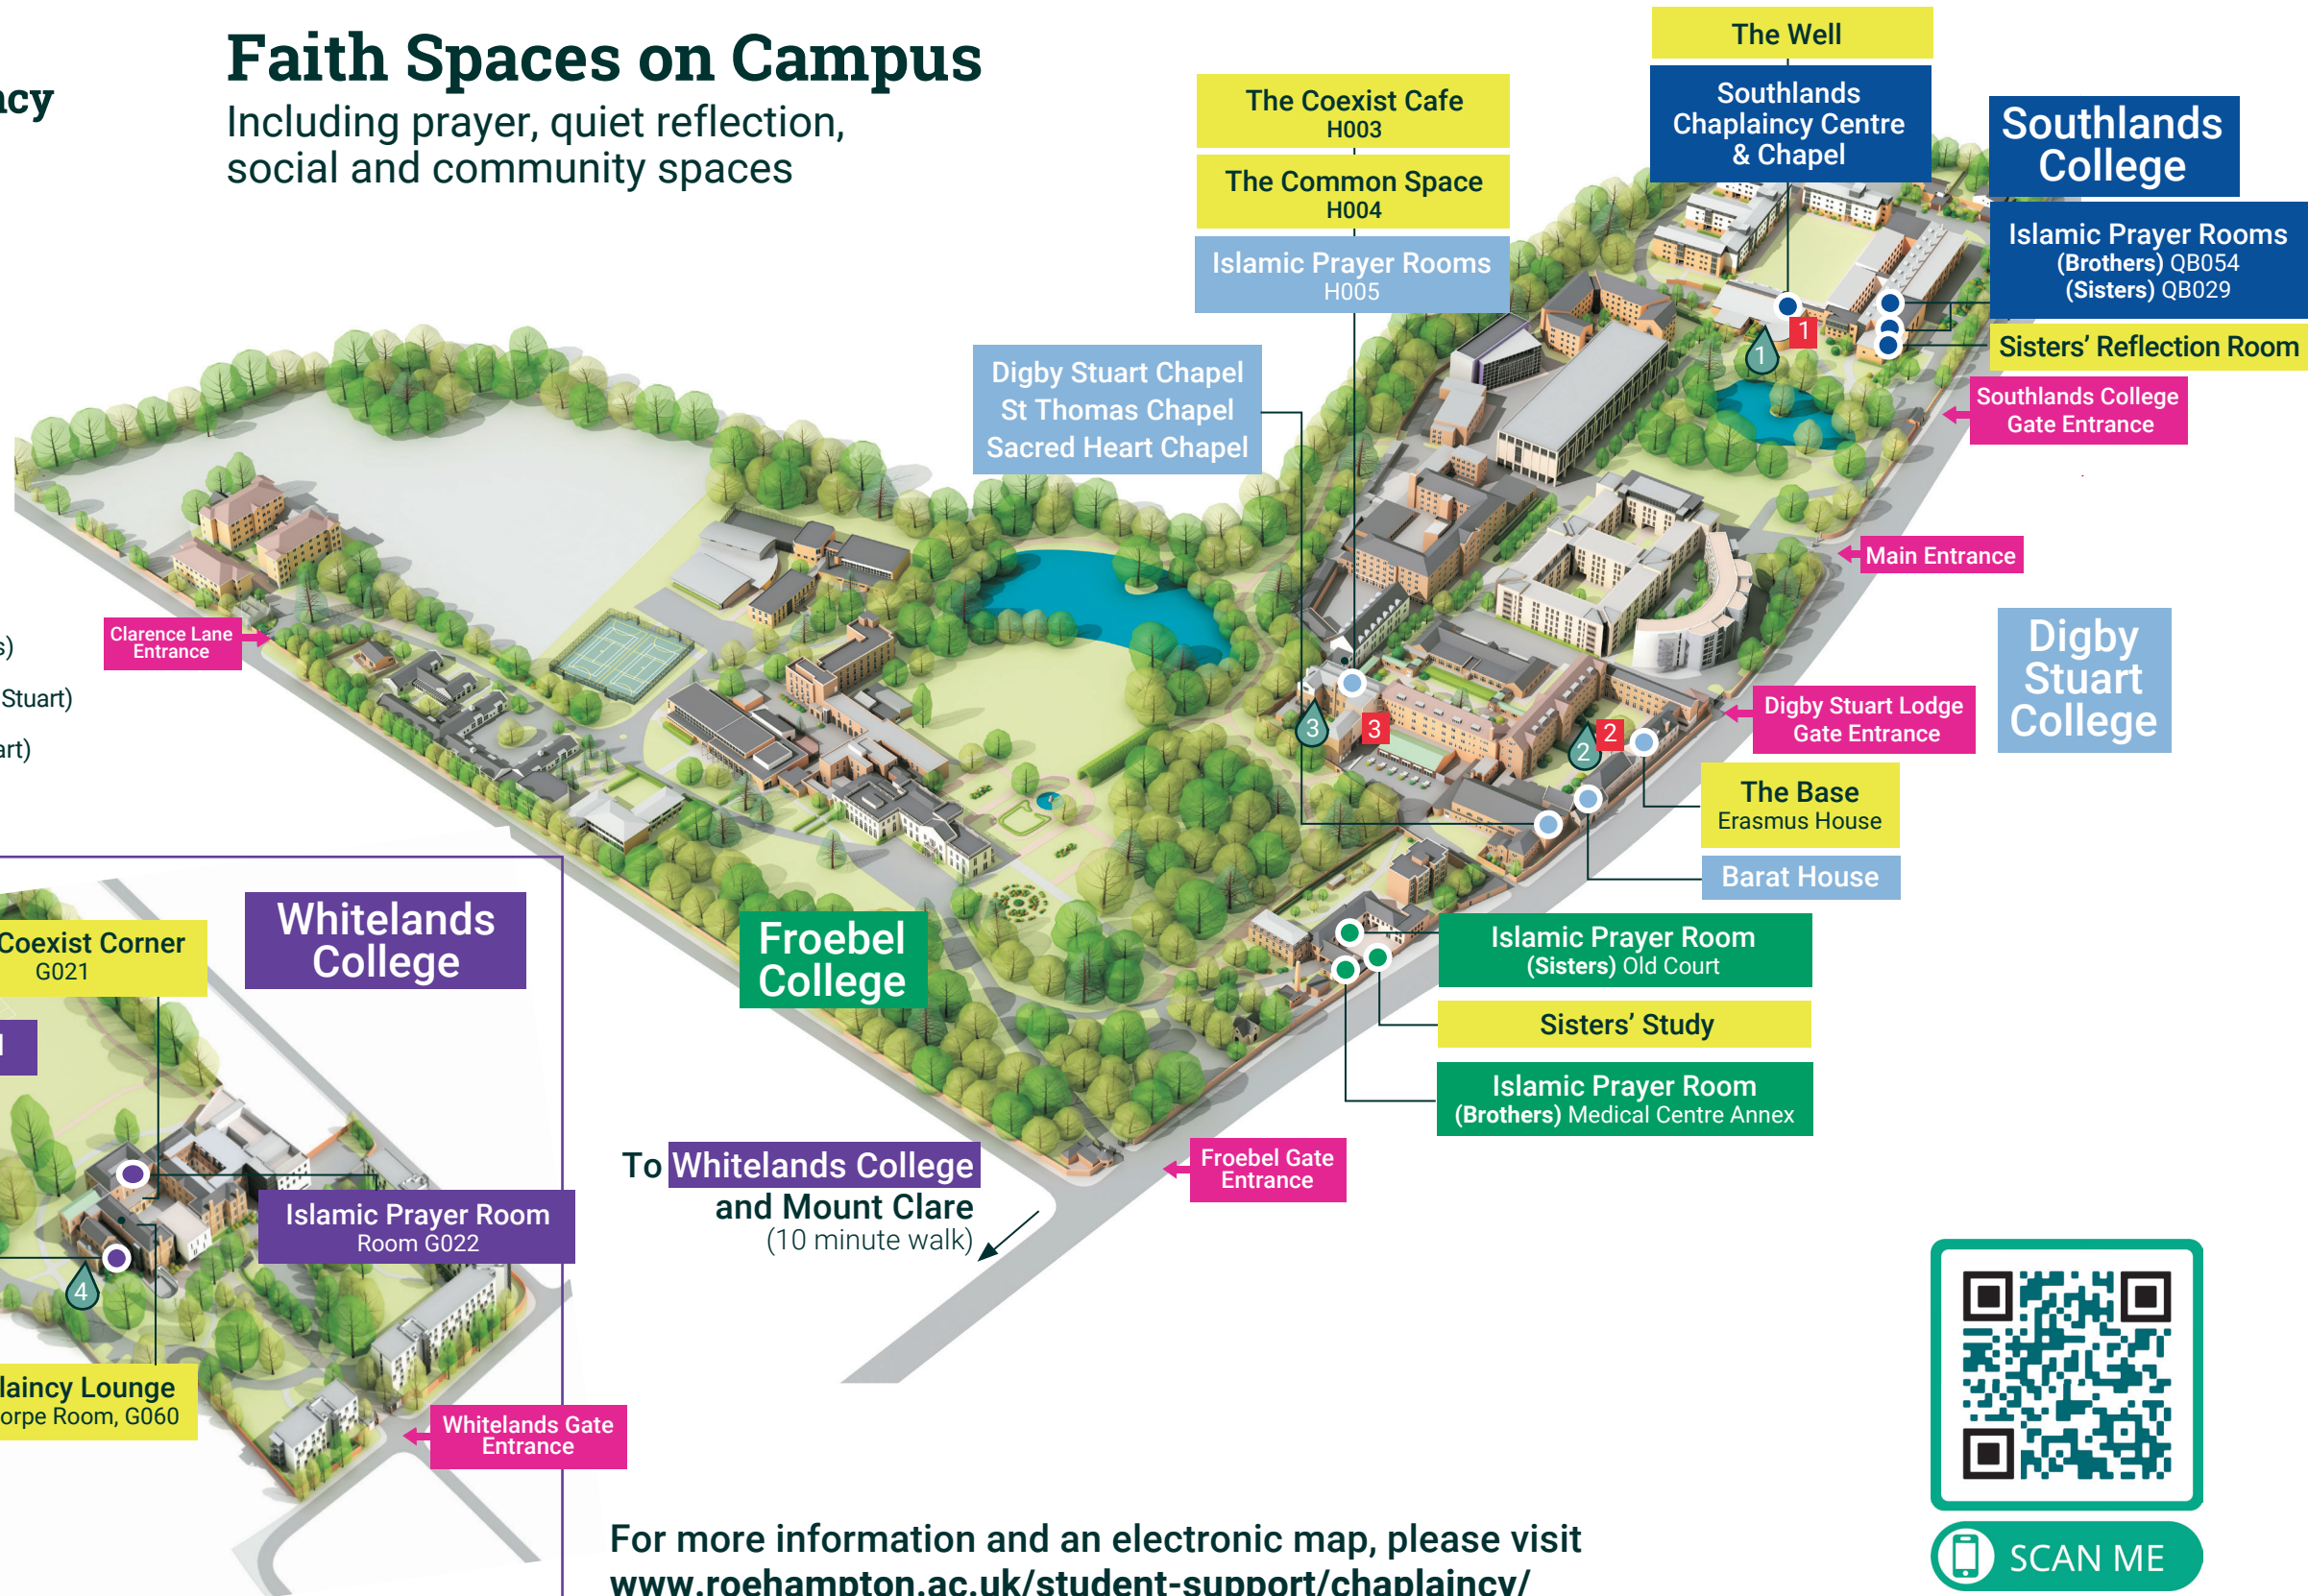

Chaplaincy

Faith Spaces on Campus

Including prayer, quiet reflection, social and community spaces

Key

- Froebel College
- Digby Stuart College
- Southlands College
- Whitelands College
- Chaplaincy Social Spaces
- Community Fridges

Chaplaincy Gardens

- 1 Chapel Garden (Southlands)
- 2 Barat Square Garden (Digby Stuart)
- 3 Vatican Garden (Digby Stuart)
- 4 Bible Garden (Whitelands)

For more information and an electronic map, please visit www.roehampton.ac.uk/student-support/chaplaincy/

SCAN ME