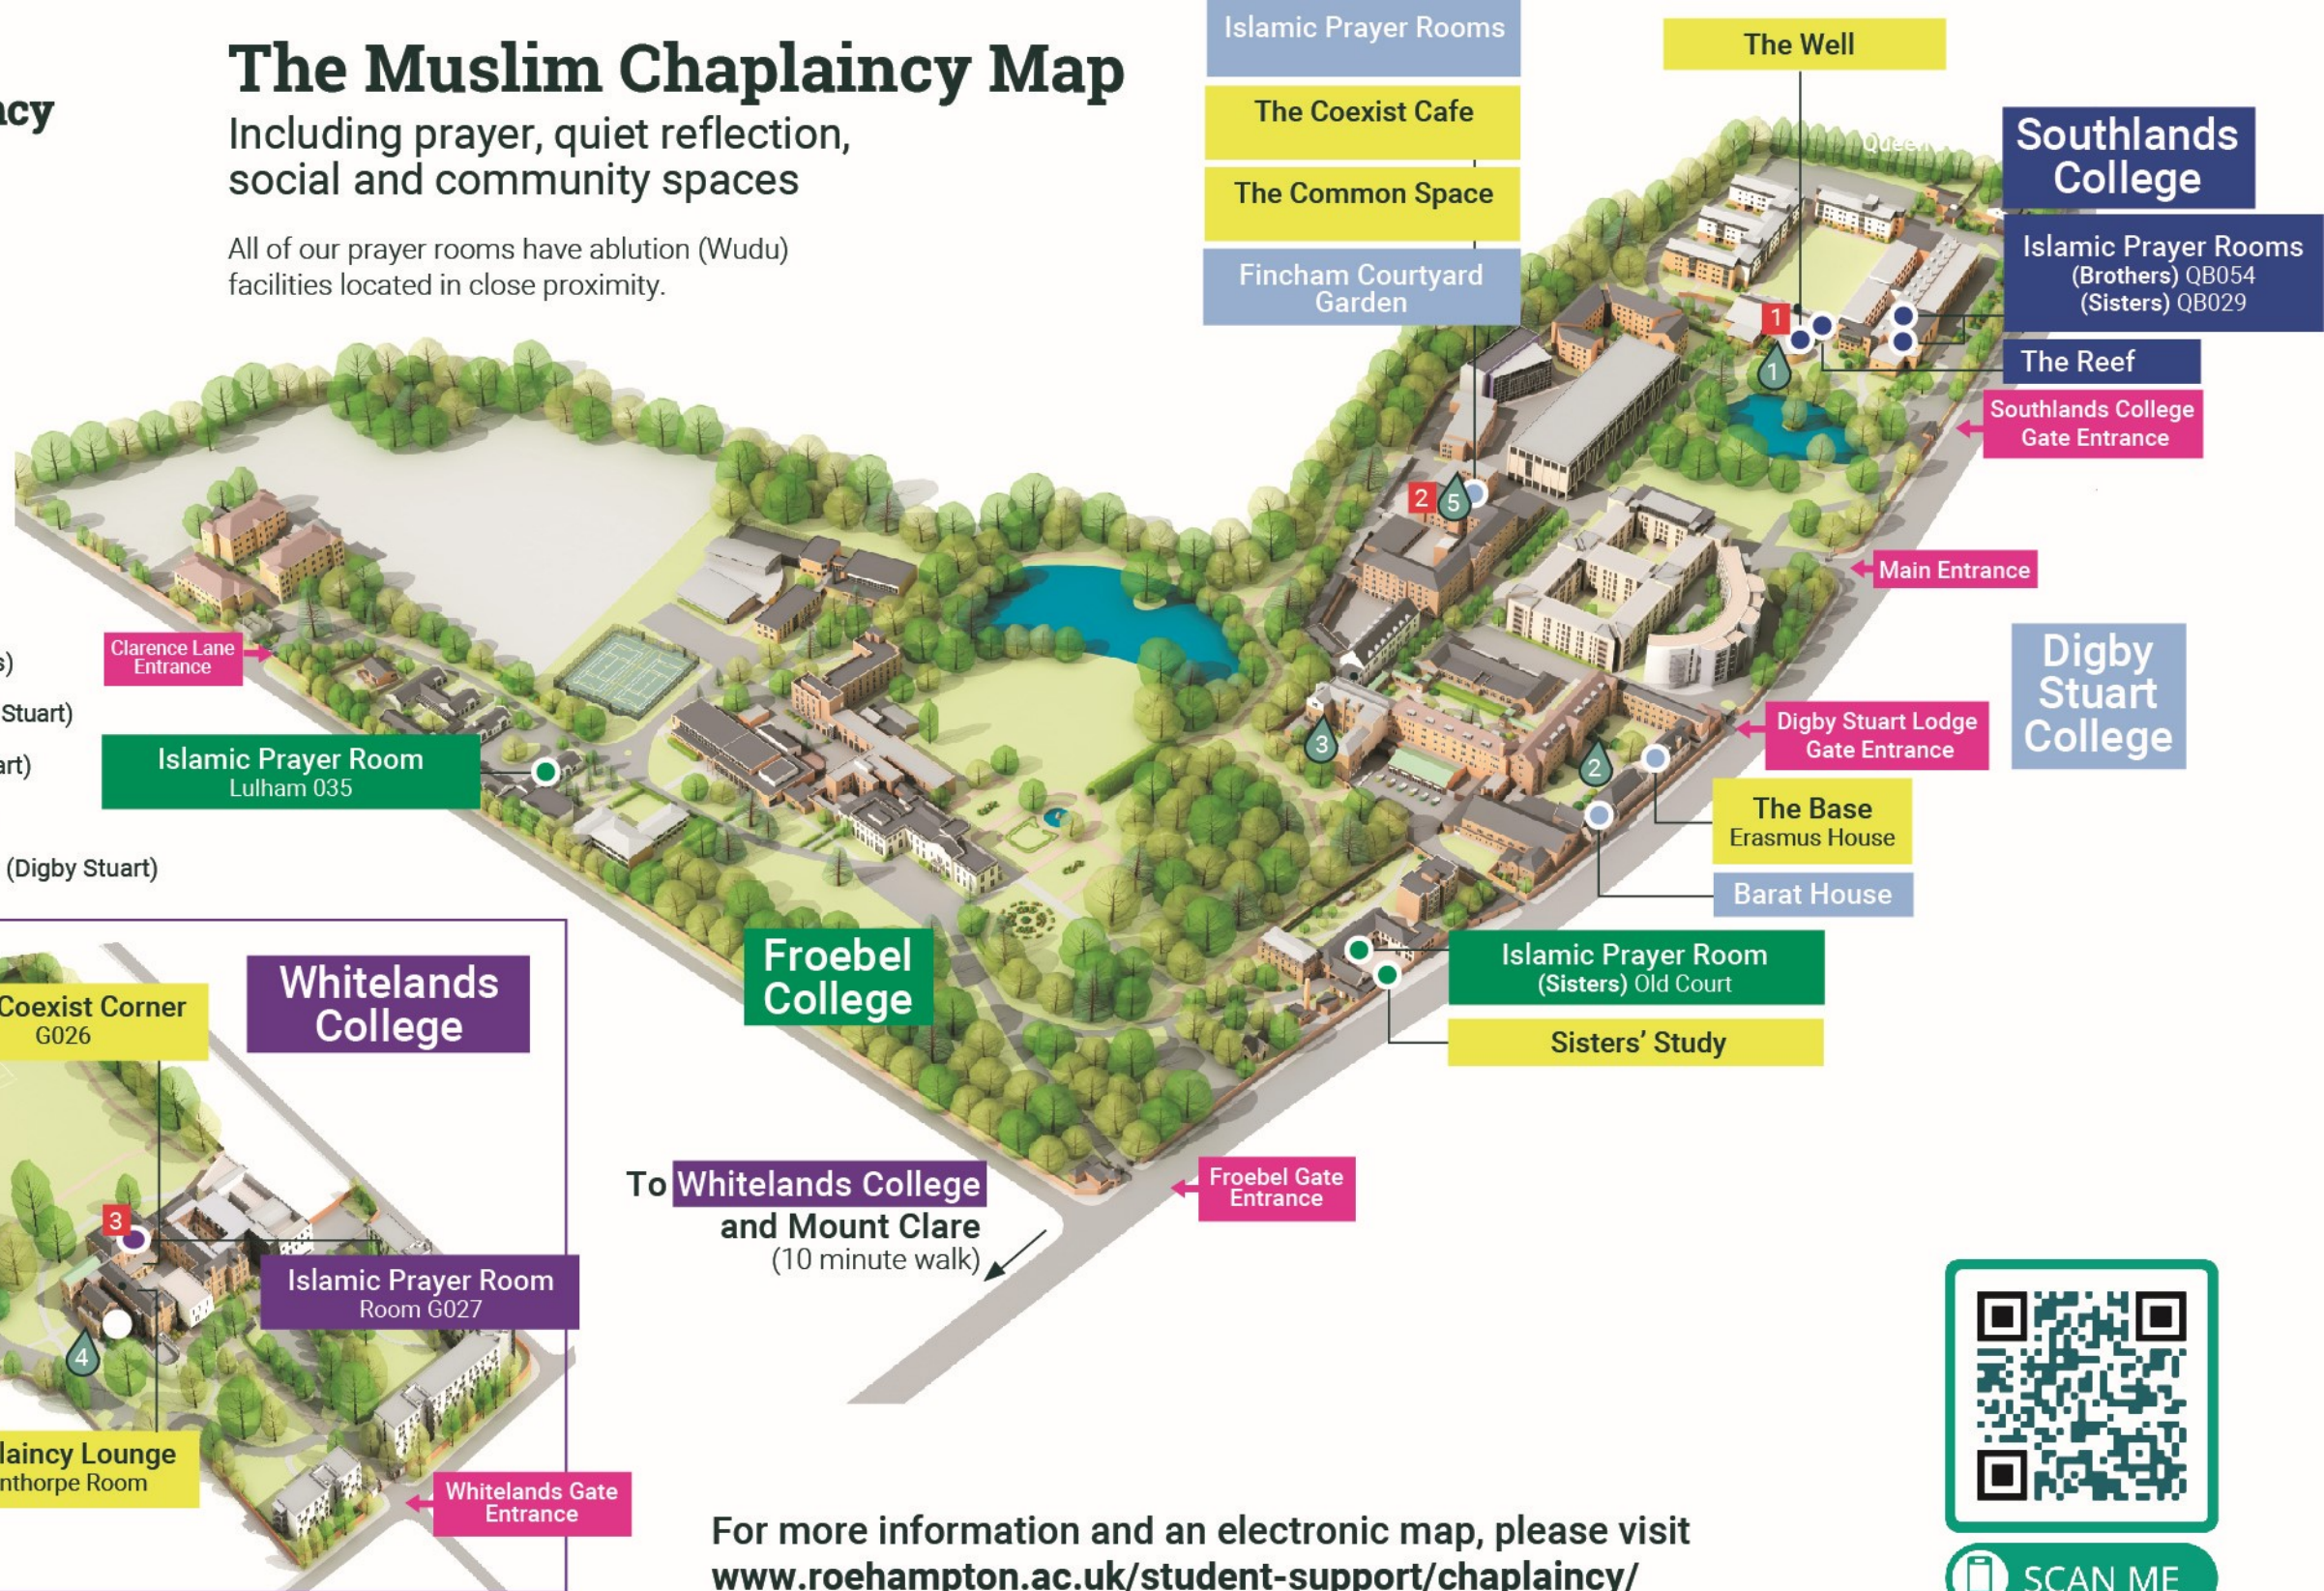

Chaplaincy

The Muslim Chaplaincy Map

Including prayer, quiet reflection, social and community spaces

All of our prayer rooms have ablution (Wudu) facilities located in close proximity.

Key

- Froebel College
- Digby Stuart College
- Southlands College
- Whitelands College
- Chaplaincy Social Spaces
- Community Fridges

Chaplaincy Gardens

- Chapel Garden (Southlands)
- Barat Square Garden (Digby Stuart)
- Vatican Garden (Digby Stuart)
- Bible Garden (Whitelands)
- Fincham Courtyard Garden (Digby Stuart)

To Whitelands College and Mount Clare (10 minute walk)

For more information and an electronic map, please visit www.roehampton.ac.uk/student-support/chaplaincy/

SCAN ME