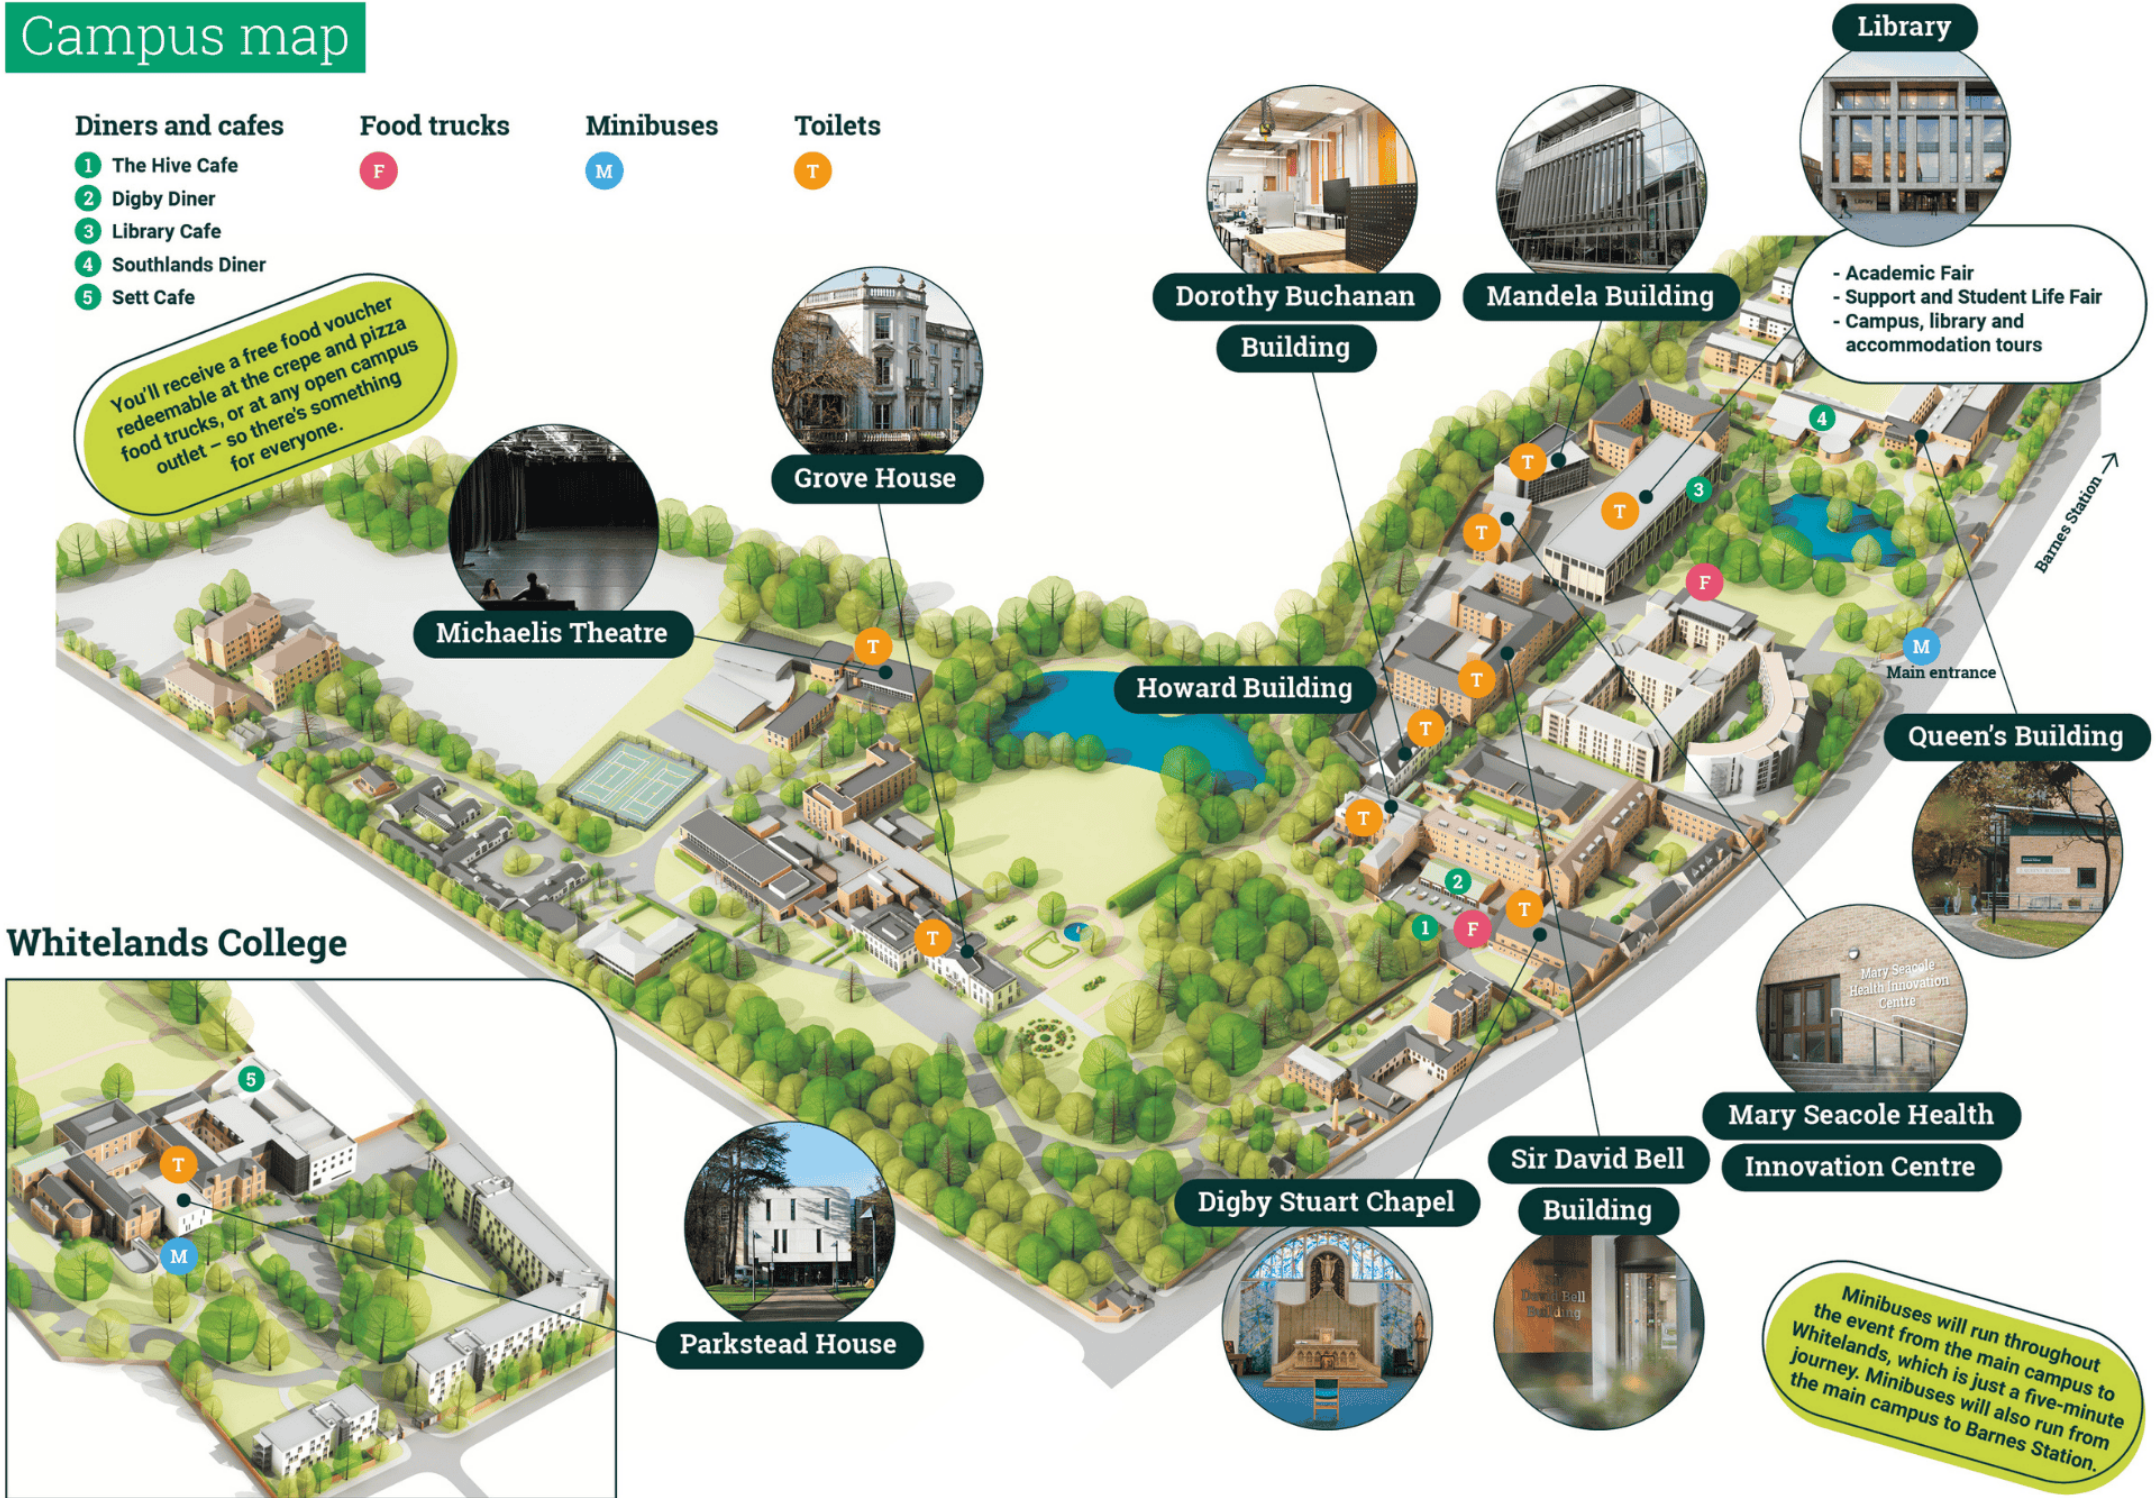

Campus map

Diners and cafes

- 1 The Hive Cafe
- 2 Digby Diner
- 3 Library Cafe
- 4 Southlands Diner
- 5 Sett Cafe

Food trucks

Minibuses

Toilets

You'll receive a free food voucher redeemable at the crepe and pizza food trucks, or at any open campus outlet – so there's something for everyone.

Library

- Academic Fair
- Support and Student Life Fair
- Campus, library and accommodation tours

Dorothy Buchanan Building

Mandela Building

Grove House

Michaelis Theatre

Howard Building

Queen's Building

Mary Seacole Health Innovation Centre

Sir David Bell Building

Digby Stuart Chapel

Parkstead House

Minibuses will run throughout the event from the main campus to Whitelands, which is just a five-minute journey. Minibuses will also run from the main campus to Barnes Station.

Whitelands College

Barnes Station →

Main entrance