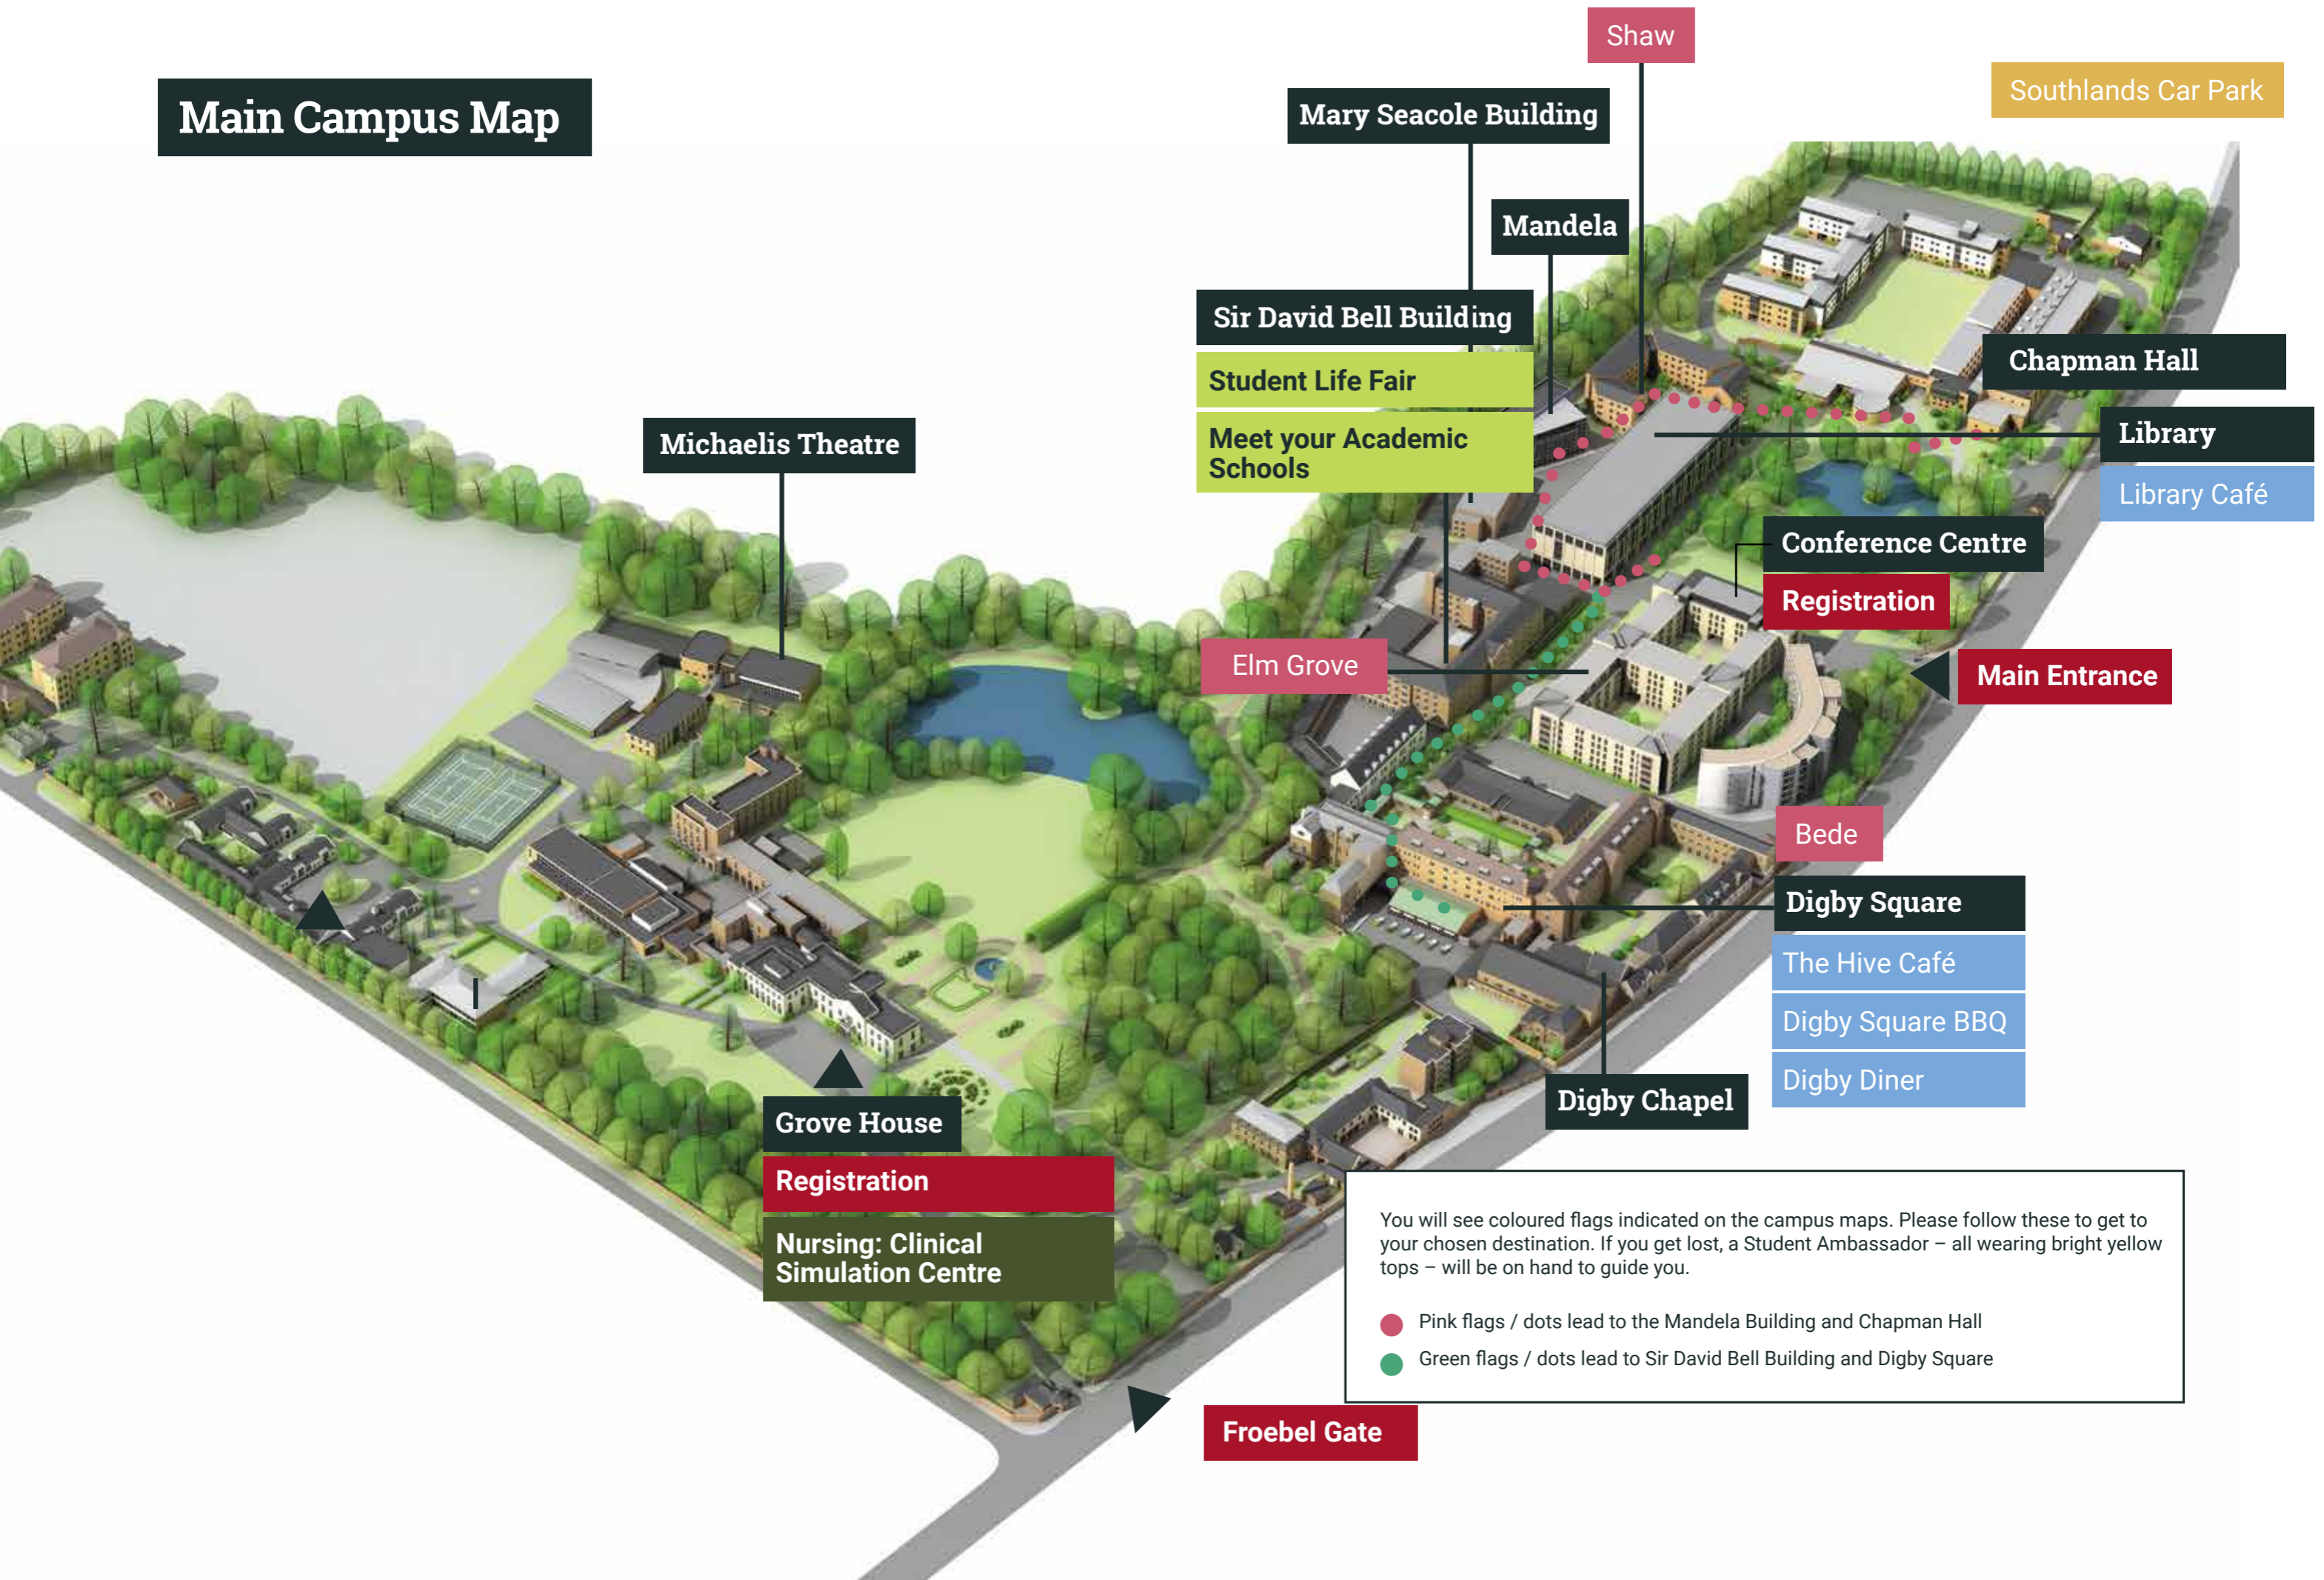

Main Campus Map

Michaelis Theatre

Mary Seacole Building

Shaw

Southlands Car Park

Mandela

Sir David Bell Building

Student Life Fair

Meet your Academic Schools

Chapman Hall

Library

Library Café

Conference Centre

Registration

Main Entrance

Elm Grove

Nursing: Clinical Simulation Centre

You will see coloured flags indicated on the campus maps. Please follow these to get to your chosen destination. If you get lost, a Student Ambassador – all wearing bright yellow tops – will be on hand to guide you.

- Pink flags / dots lead to the Mandela Building and Chapman Hall
- Green flags / dots lead to Sir David Bell Building and Digby Square

Froebel Gate